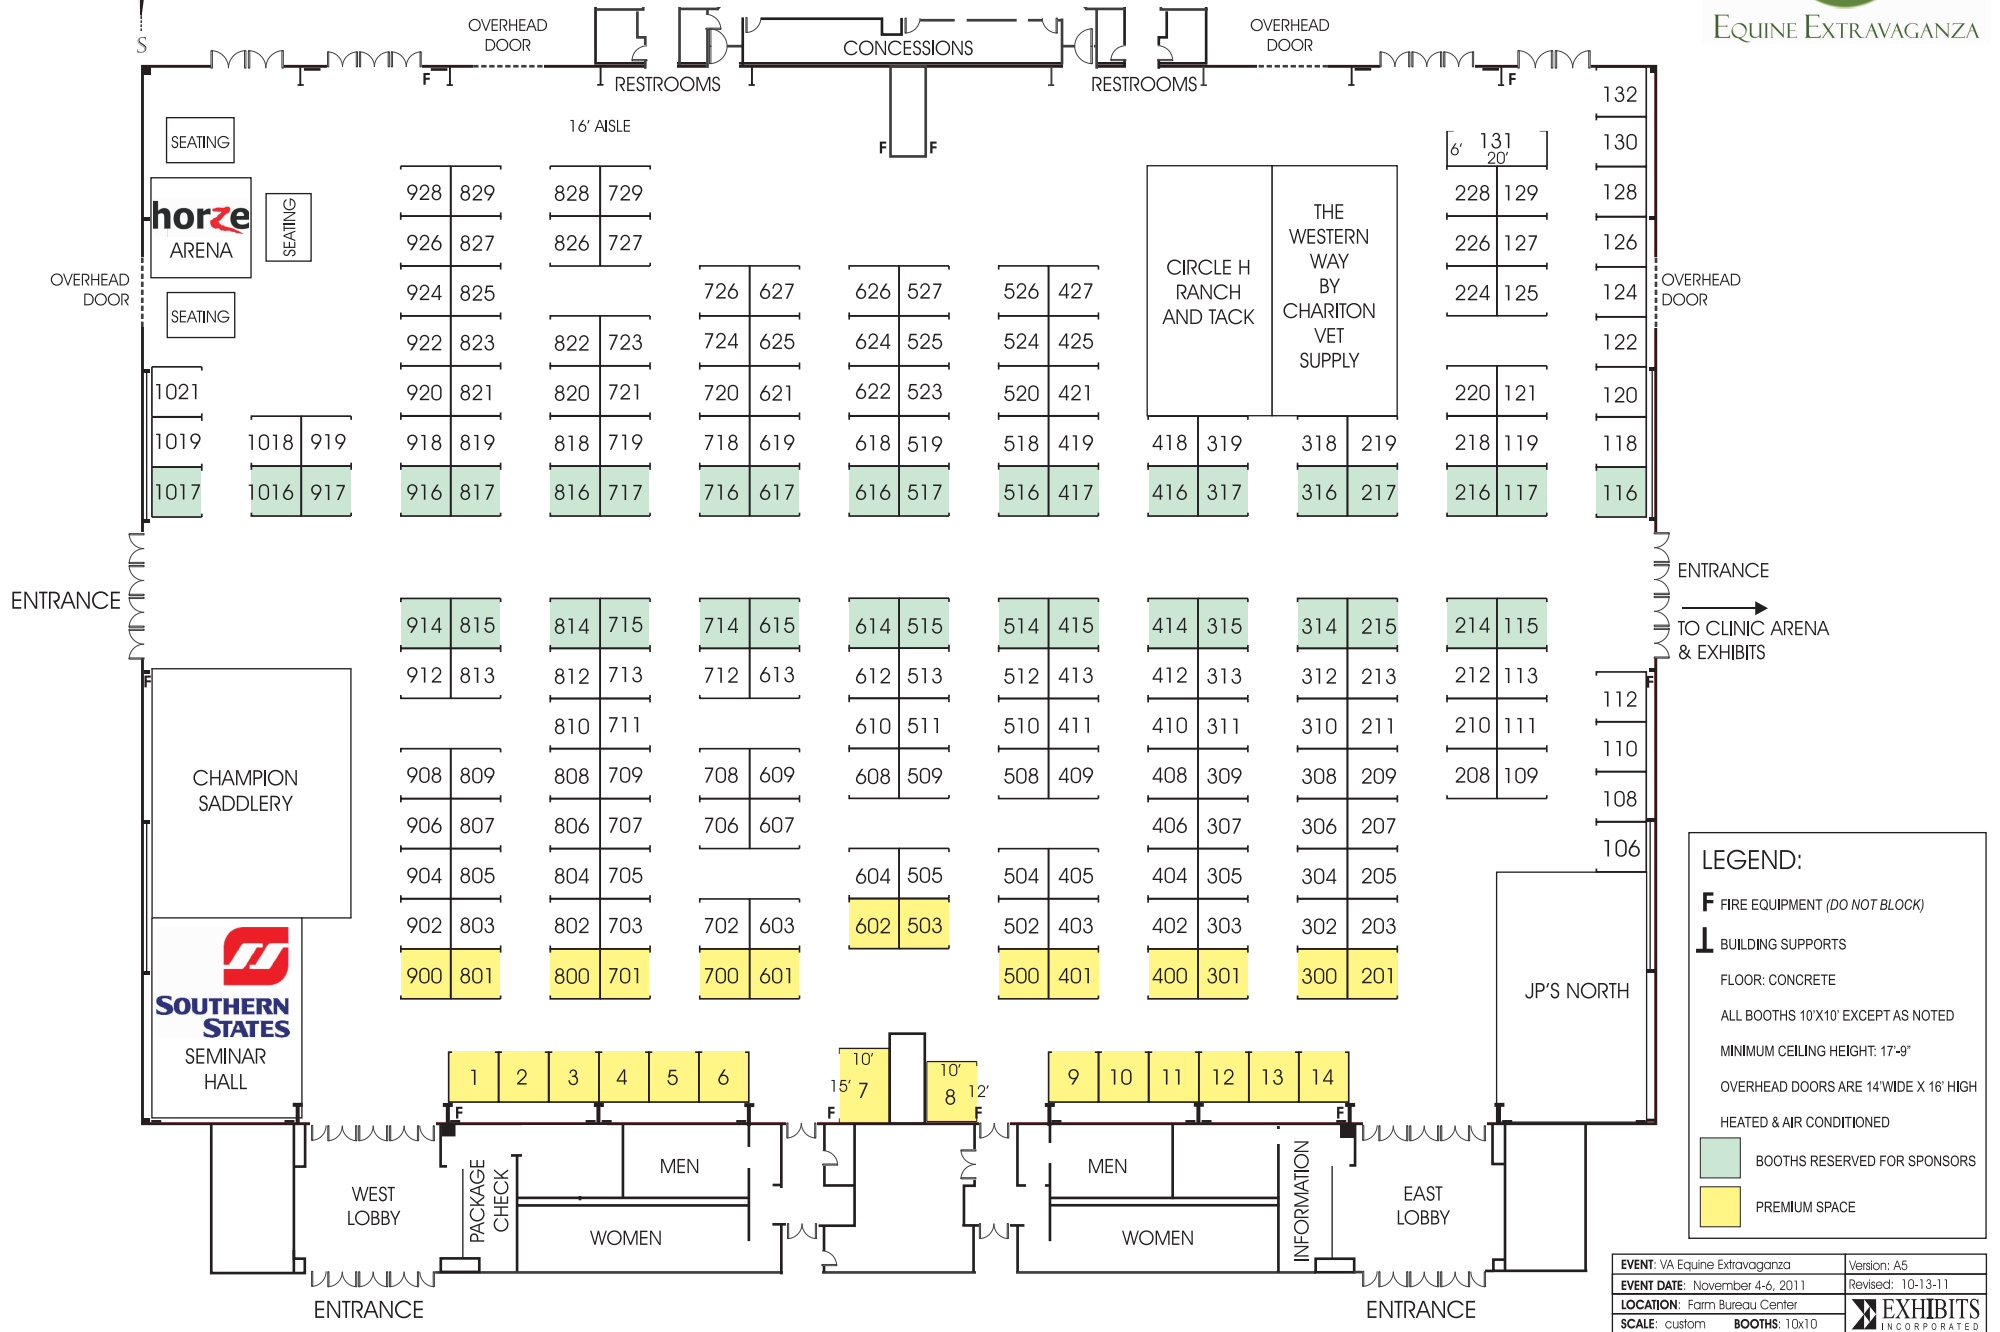

2011 Equine Extravaganza

November 4-6

The Meadow Event Park, Doswell, VA

LEGEND:

- F** FIRE EQUIPMENT (DO NOT BLOCK)
- I** BUILDING SUPPORTS
- FLOOR: CONCRETE
- ALL BOOTHS 10'X10' EXCEPT AS NOTED
- MINIMUM CEILING HEIGHT: 17'-8"
- OVERHEAD DOORS ARE 14' WIDE X 16' HIGH
- HEATED & AIR CONDITIONED
- BOOTHS RESERVED FOR SPONSORS
- PREMIUM SPACE

EVENT: VA Equine Extravaganza	Version: A5
EVENT DATE: November 4-6, 2011	Revised: 10-13-11
LOCATION: Farm Bureau Center	EXHIBITS INCORPORATED
SCALE: custom	